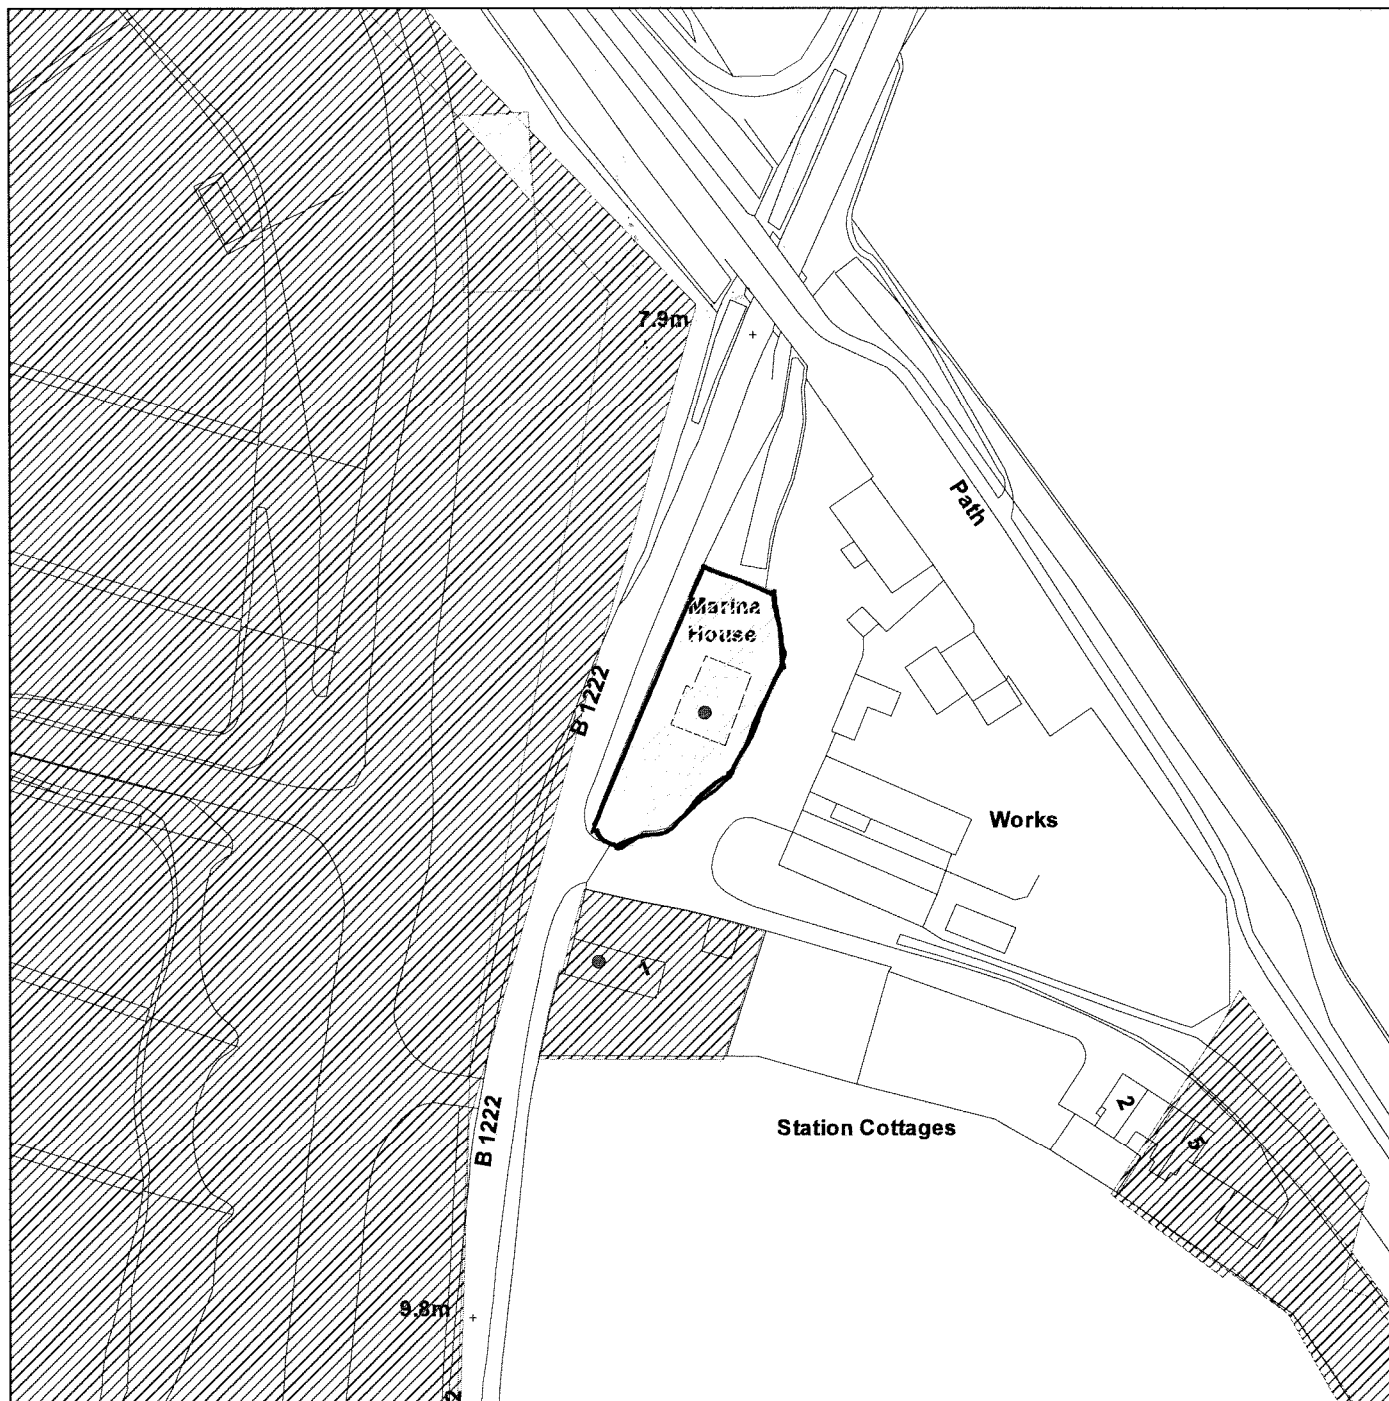

# Marina House, Naburn Lane

09/01351/FUL

Scale : 1:1250

Reproduced from the Ordnance Survey map with the permission of the Controller of Her Majesty's Stationery Office © Crown Copyright 2000.

Unauthorised reproduction infringes Crown Copyright and may lead to prosecution or civil proceedings.

Produced using ESRI (UK)'s MapExplorer 2.0 - <http://www.esriuk.com>

<b>Organisation</b>	City of York Council
<b>Department</b>	Planning and Sustainable Development
<b>Comments</b>	Application Site
<b>Date</b>	06 October 2009
<b>SLA Number</b>	Not Set